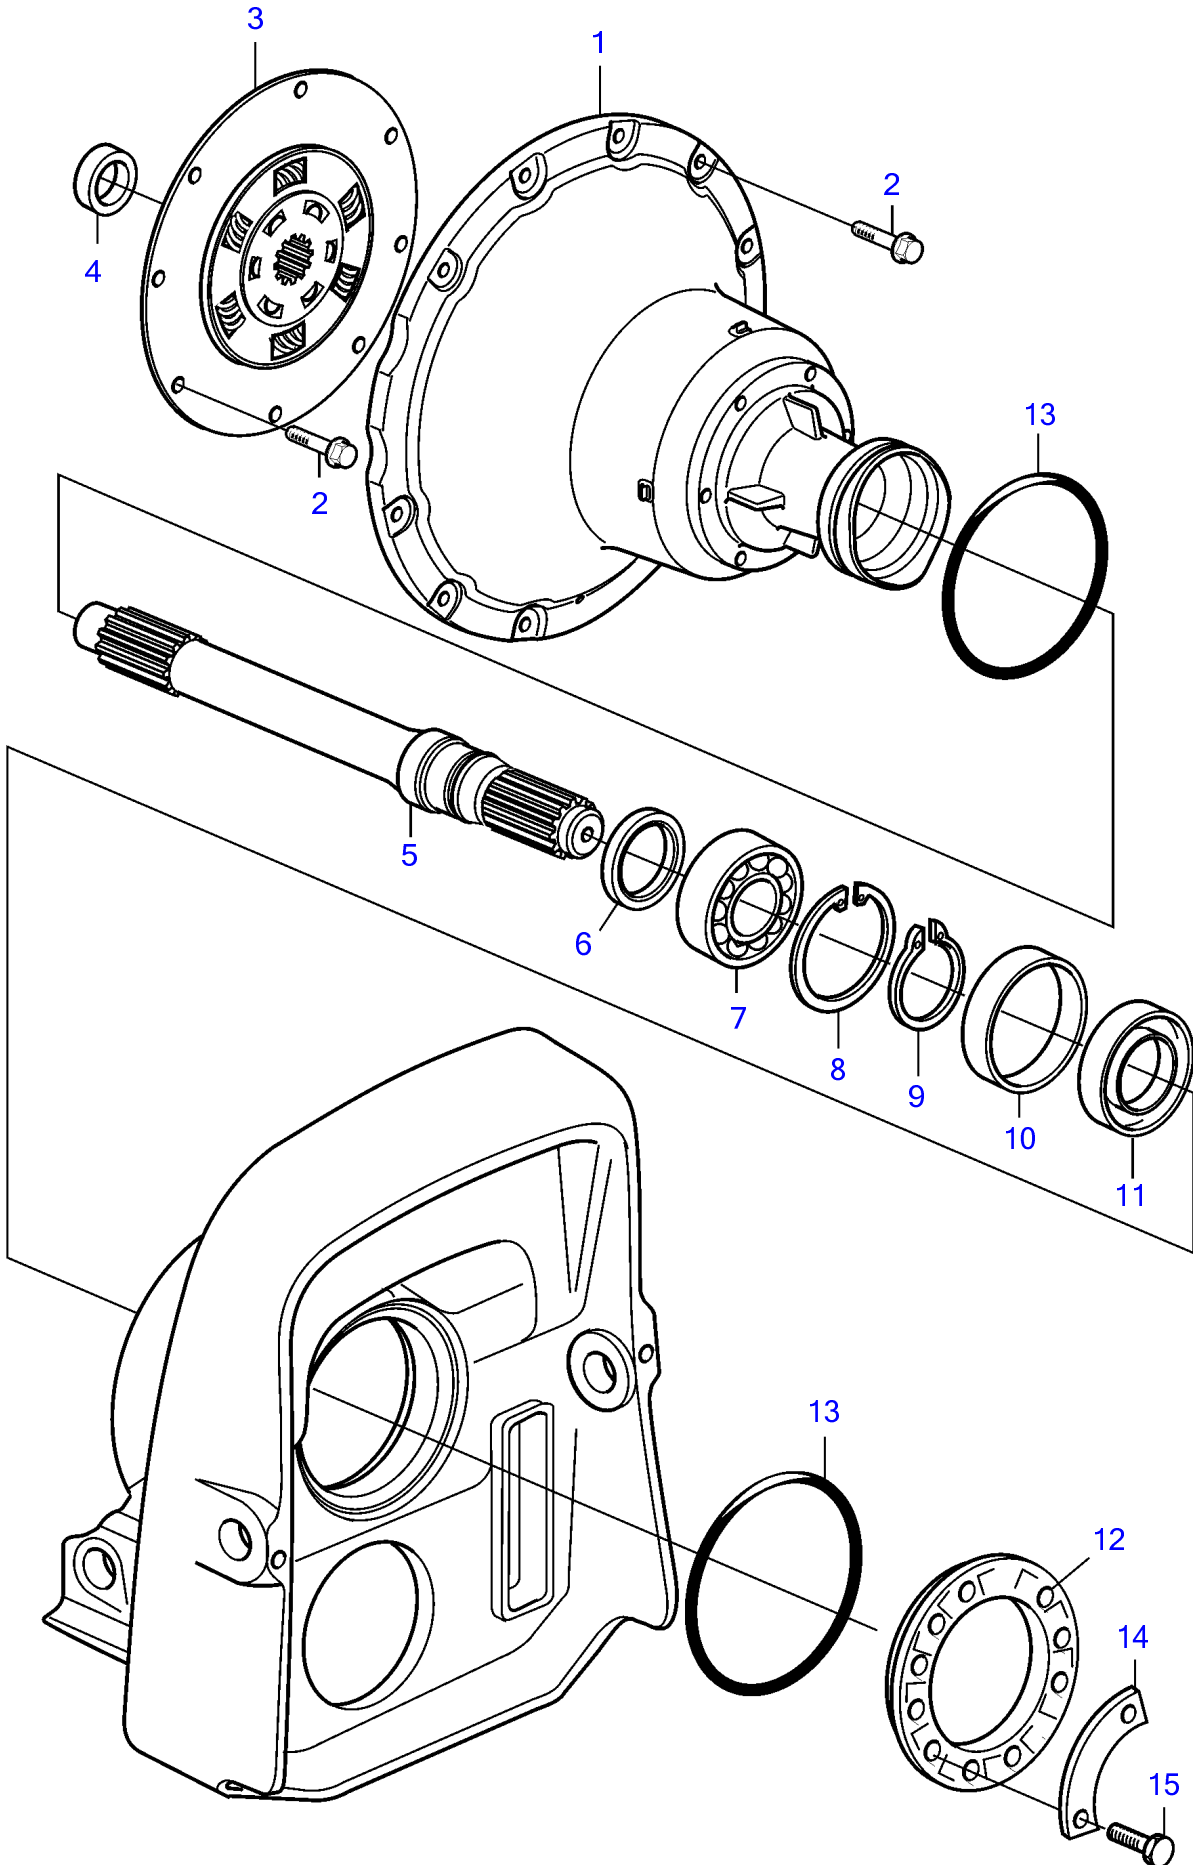

D4-225A-F, D4-260A-F, D4-300A-F

D4-225A-F, D4-260A-F, D4-300A-F

REF	PART NO.	QTY	DESCRIPTION	NOTES
1	21440998	1	Flywheel housing	
2	946752	18	Flange screw	L=35mm
3	21424060	1	Flexible coupling	SN-2006039886
	21581138	1	Flexible coupling	SN2006039887-
4	888264	1	Bushing	
5	21511536	1	Shaft	
6	6842273	1	Lip seal	
7	184841	1	Ball bearing	
8	914533	1	Snap ring	
9	914462	1	Snap ring	
10	888545	1	Bushing	
11	958860	1	Sealing ring	
12	873048	1	Tensioning ring	
13	804190	2	Rubber ring	
14	806624	3	Striker plate	
15	191844	6	Hexagon screw	

47704400-44-37038

26095

Upd:2014-07-17

D4-180I-F, D4-225A-F, D4-225I-F, D4-260A-F, D4-260D-F, D4-260I-F, D4-300A-F, D4-300D-F, D4-300I-F